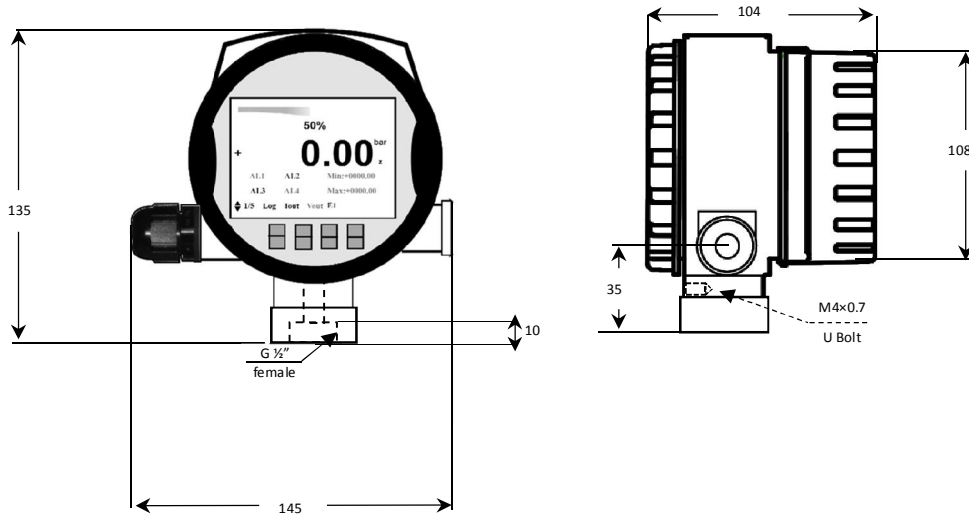

# SMART BIENE.

Smart Biene Inc., 250 East Main Street, Stuttgart, Germany.  
Email: [info@smartbiene.com](mailto:info@smartbiene.com)

Document ID: SB-TT (0101)

DIMENSIONAL DRAWING & INSTALLATION

(All dimensions in mm.)

Figure 15 Panel Dimensional Drawings- all dimensions in mm.

**WWW.SMARTBIENE.COM**

**Smart Measurement.**

---

All specifications are subject to change without notice.  
All sales subject to standard terms and conditions.  
© Smart Biene Inc. 2012/09/15