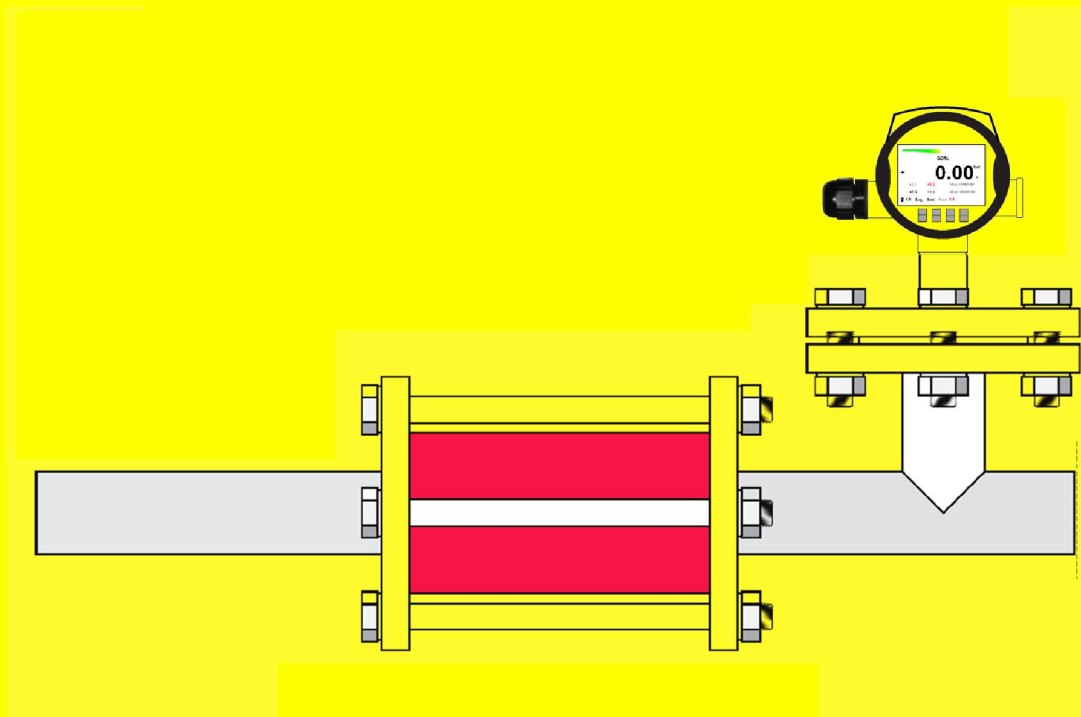

Smart Temperature Transmitter

MODEL: SB-TT

SMART BIENE.

Smart Biene Inc., 250 East Main Street, Stuttgart, Germany.
Email: info@smartbiene.com

Document ID: SB-TT (0101)