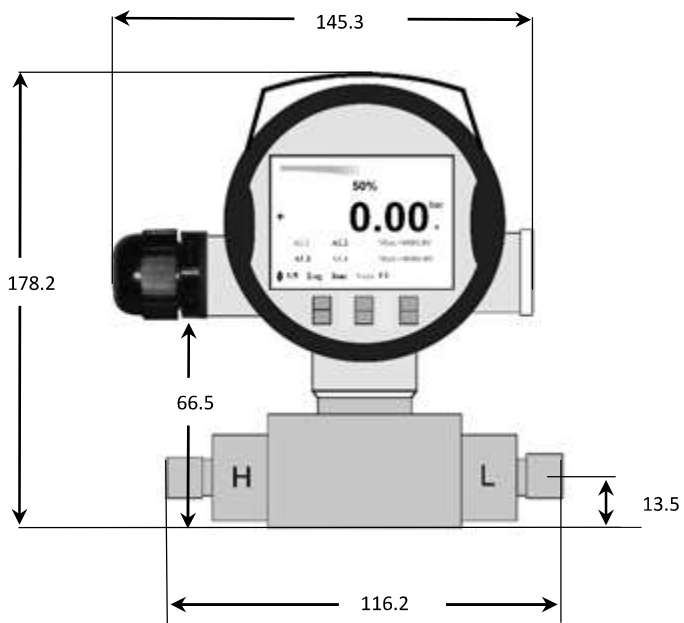

Differential Pressure Transmitter MODEL: SB-DP

SMART BIENE.

Example of filter loss measurement

DIMENSIONAL DRAWING & INSTALLATION

Dimensions in mm.

Figure 13: Front View

Figure 14: Bottom View-Mounting Dimensions.

Figure 15: Device Side-view & Media connection dimensions.

WWW.SMARTBIENE.COM

Smart Measurement.

All specifications are subject to change without notice.
All sales subject to standard terms and conditions.
© Smart Biene Inc. 2012/09/15