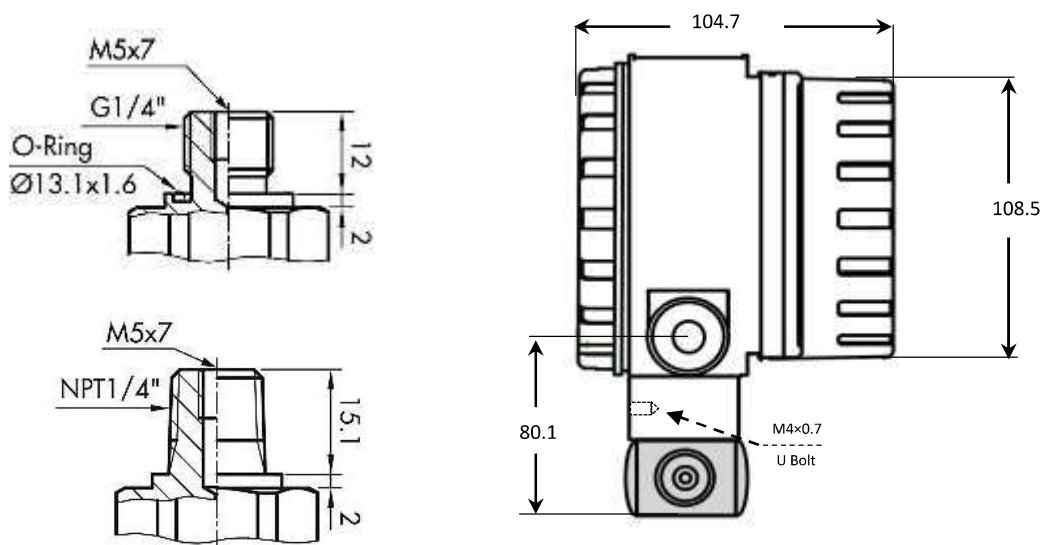

Differential Pressure Transmitter MODEL: SB-DP

SMART BIENE.

Example of filter loss measurement

DIMENSIONAL DRAWING & INSTALLATION

Dimensions in mm.

Figure 13: Front View

Figure 14: Bottom View-Mounting Dimensions.

Figure 15: Device Side-view & Media connection dimensions.

WWW.SMARTBIENE.COM

Smart Measurement.

All specifications are subject to change without notice.
All sales subject to standard terms and conditions.
© Smart Biene Inc. 2012/09/15