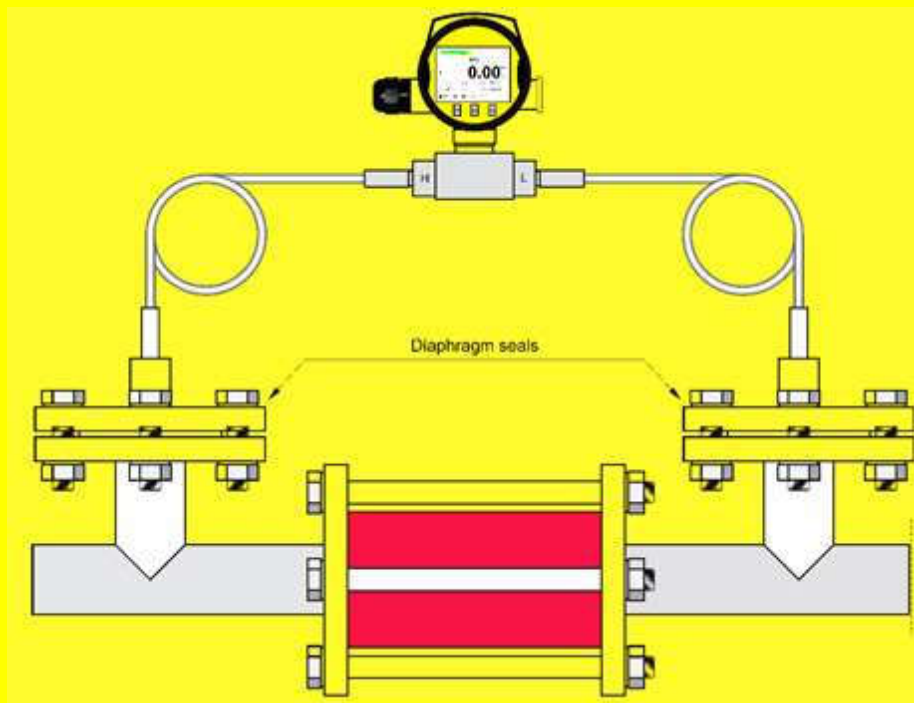

Differential Pressure Transmitter MODEL: SB-DP

SMART BIENE.

Example of filter loss measurement

DIMENSIONAL DRAWING & INSTALLATION

Dimensions in mm.

Figure 13: Front View

Figure 14: Bottom View-Mounting Dimensions.

Figure 15: Device Side-view & Media connection dimensions.

WWW.SMARTBIENE.COM

Smart Measurement.

All specifications are subject to change without notice.
All sales subject to standard terms and conditions.
© Smart Biene Inc. 2012/09/15