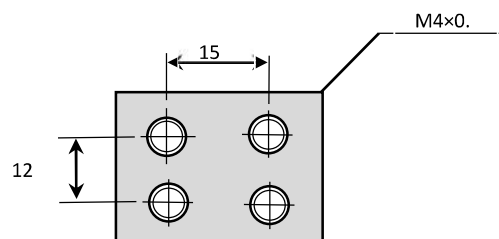

Differential Pressure Transmitter MODEL: SB-DP

SMART BIENE.

Example of filter loss measurement

DIMENSIONAL DRAWING & INSTALLATION

Dimensions in mm.

Figure 13: Front View

Figure 14: Bottom View-Mounting Dimensions.

Figure 15: Device Side-view & Media connection dimensions.

WWW.SMARTBIENE.COM

Smart Measurement.

All specifications are subject to change without notice.
All sales subject to standard terms and conditions.
© Smart Biene Inc. 2012/09/15