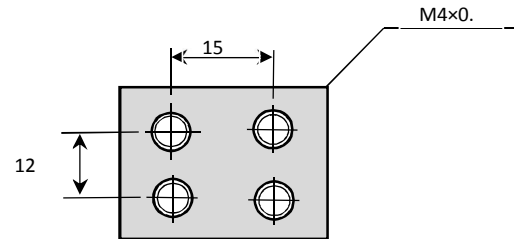

Differential Pressure Transmitter MODEL: SB-DP

SMART BIENE.

Example of filter loss measurement

DIMENSIONAL DRAWING & INSTALLATION

Dimensions in mm.

Figure 13: Front View

Figure 14: Bottom View-Mounting Dimensions.

Figure 15: Device Side-view & Media connection dimensions.

WWW.SMARTBIENE.COM

Smart Measurement.

All specifications are subject to change without notice.
All sales subject to standard terms and conditions.
© Smart Biene Inc. 2012/09/15