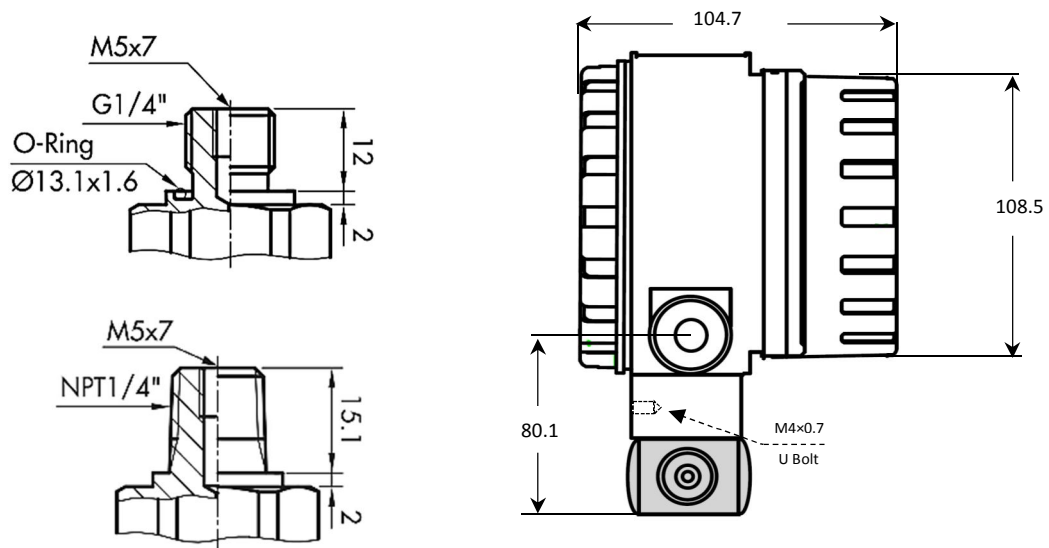

Differential Pressure Transmitter MODEL: SB-DP

SMART BIENE.

Example of filter loss measurement

DIMENSIONAL DRAWING & INSTALLATION

Dimensions in mm.

Figure 13: Front View

Figure 14: Bottom View-Mounting Dimensions.

Figure 15: Device Side-view & Media connection dimensions.

WWW.SMARTBIENE.COM

Smart Measurement.

All specifications are subject to change without notice.
All sales subject to standard terms and conditions.
© Smart Biene Inc. 2012/09/15