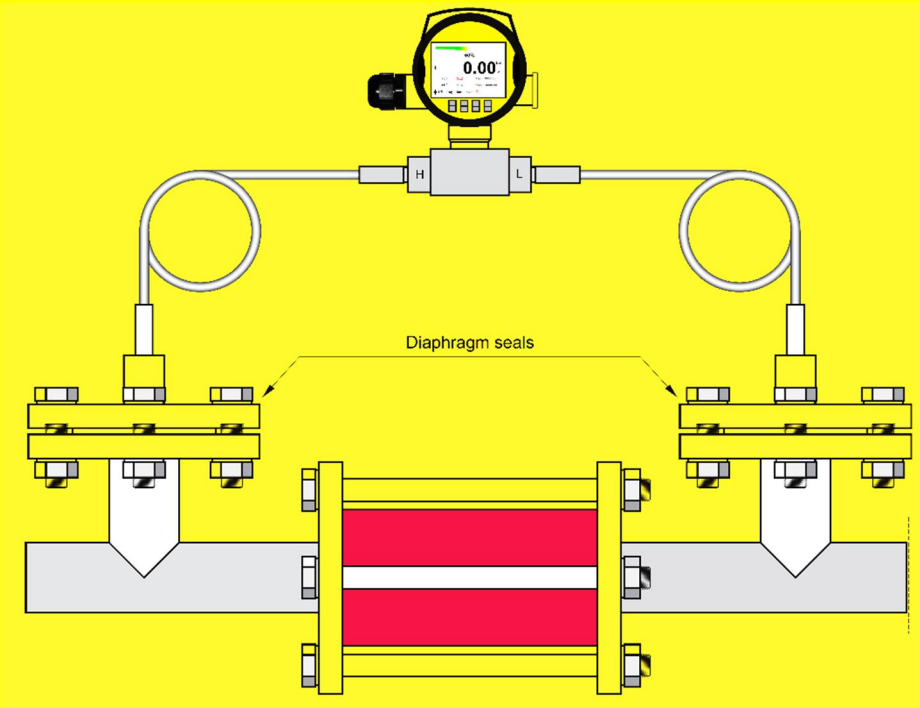

Differential Pressure Transmitter MODEL: SB-DP

SMART BIENE.

Example of filter loss measurement

DIMENSIONAL DRAWING & INSTALLATION

Dimensions in mm.

Figure 13: Front View

Figure 14: Bottom View-Mounting Dimensions.

Figure 15: Device Side-view & Media connection dimensions.

WWW.SMARTBIENE.COM

Smart Measurement.

All specifications are subject to change without notice.
All sales subject to standard terms and conditions.
© Smart Biene Inc. 2012/09/15