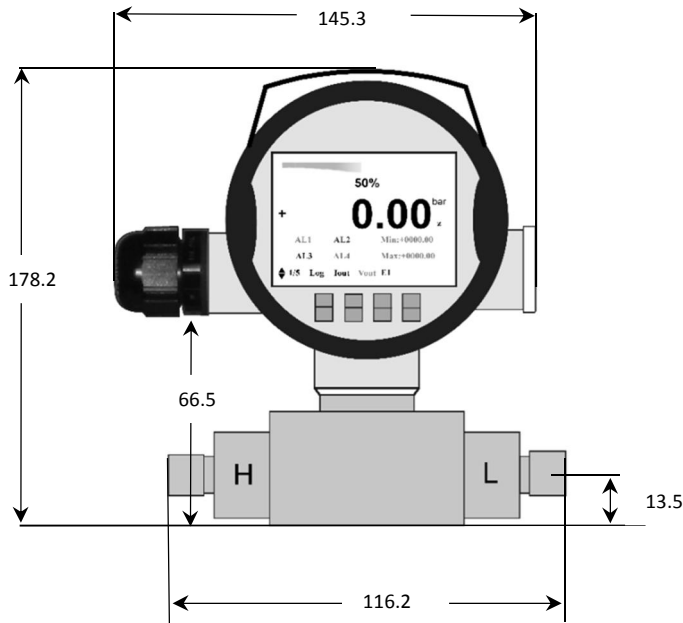

Differential Pressure Transmitter MODEL: SB-DP

SMART BIENE.

Example of filter loss measurement

DIMENSIONAL DRAWING & INSTALLATION

Dimensions in mm.

Figure 13: Front View

Figure 14: Bottom View-Mounting Dimensions.

Figure 15: Device Side-view & Media connection dimensions.

WWW.SMARTBIENE.COM

Smart Measurement.

All specifications are subject to change without notice.
All sales subject to standard terms and conditions.
© Smart Biene Inc. 2012/09/15