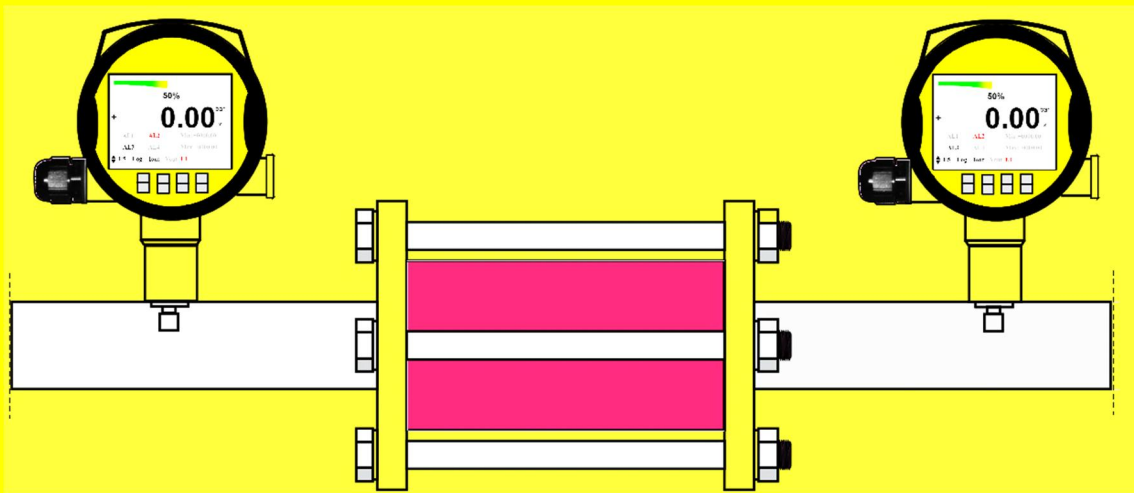

Digital Pressure Transmitter

MODEL: SB-P

SMART BIENE.

DIMENSIONAL DRAWING & INSTAALLATION

Dimensions in mm.

Figure 9: Front View

Figure 10: Device Side-view & Media connection dimensions.

WWW.SMARTBIENE.COM