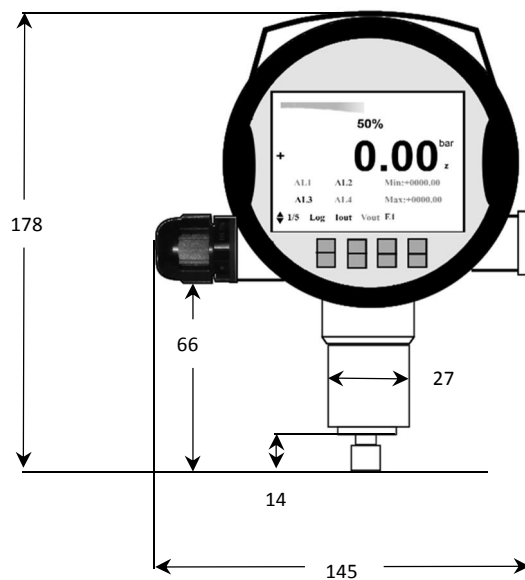

Digital Pressure Transmitter

MODEL: SB-P

SMART BIENE.

DIMENSIONAL DRAWING & INSTAALLATION

Dimensions in mm.

Figure 9: Front View

Figure 10: Device Side-view & Media connection dimensions.

WWW.SMARTBIENE.COM