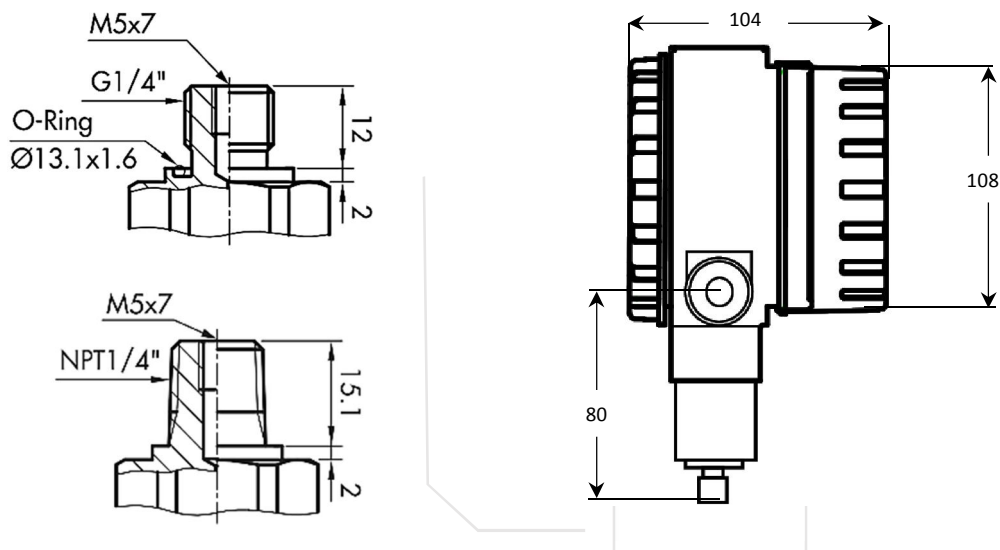

Digital Pressure Transmitter

MODEL: SB-P

SMART BIENE.

DIMENSIONAL DRAWING & INSTAALLATION

Dimensions in mm.

Figure 9: Front View

Figure 10: Device Side-view & Media connection dimensions.

WWW.SMARTBIENE.COM